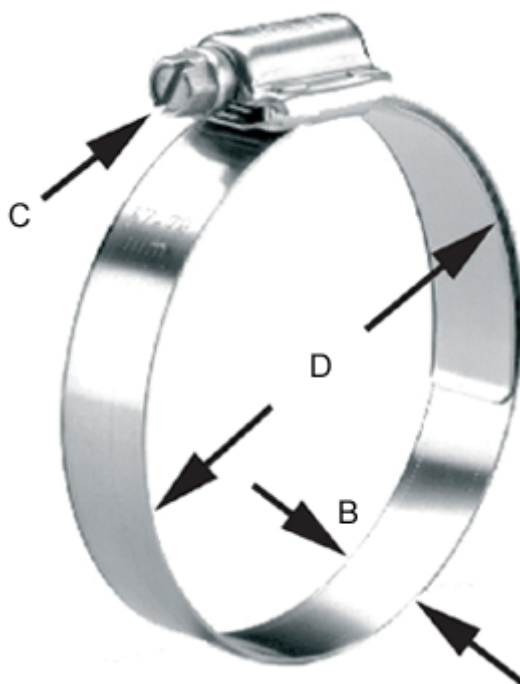

Article number: 021567804170

Description: Norma worm drive hose clamp
HD 159-181/16 C8 W4

Measures

C (screw type) = C8 hexagon slotted screw sw 8

Diameter D = 159-181

Width B = 16